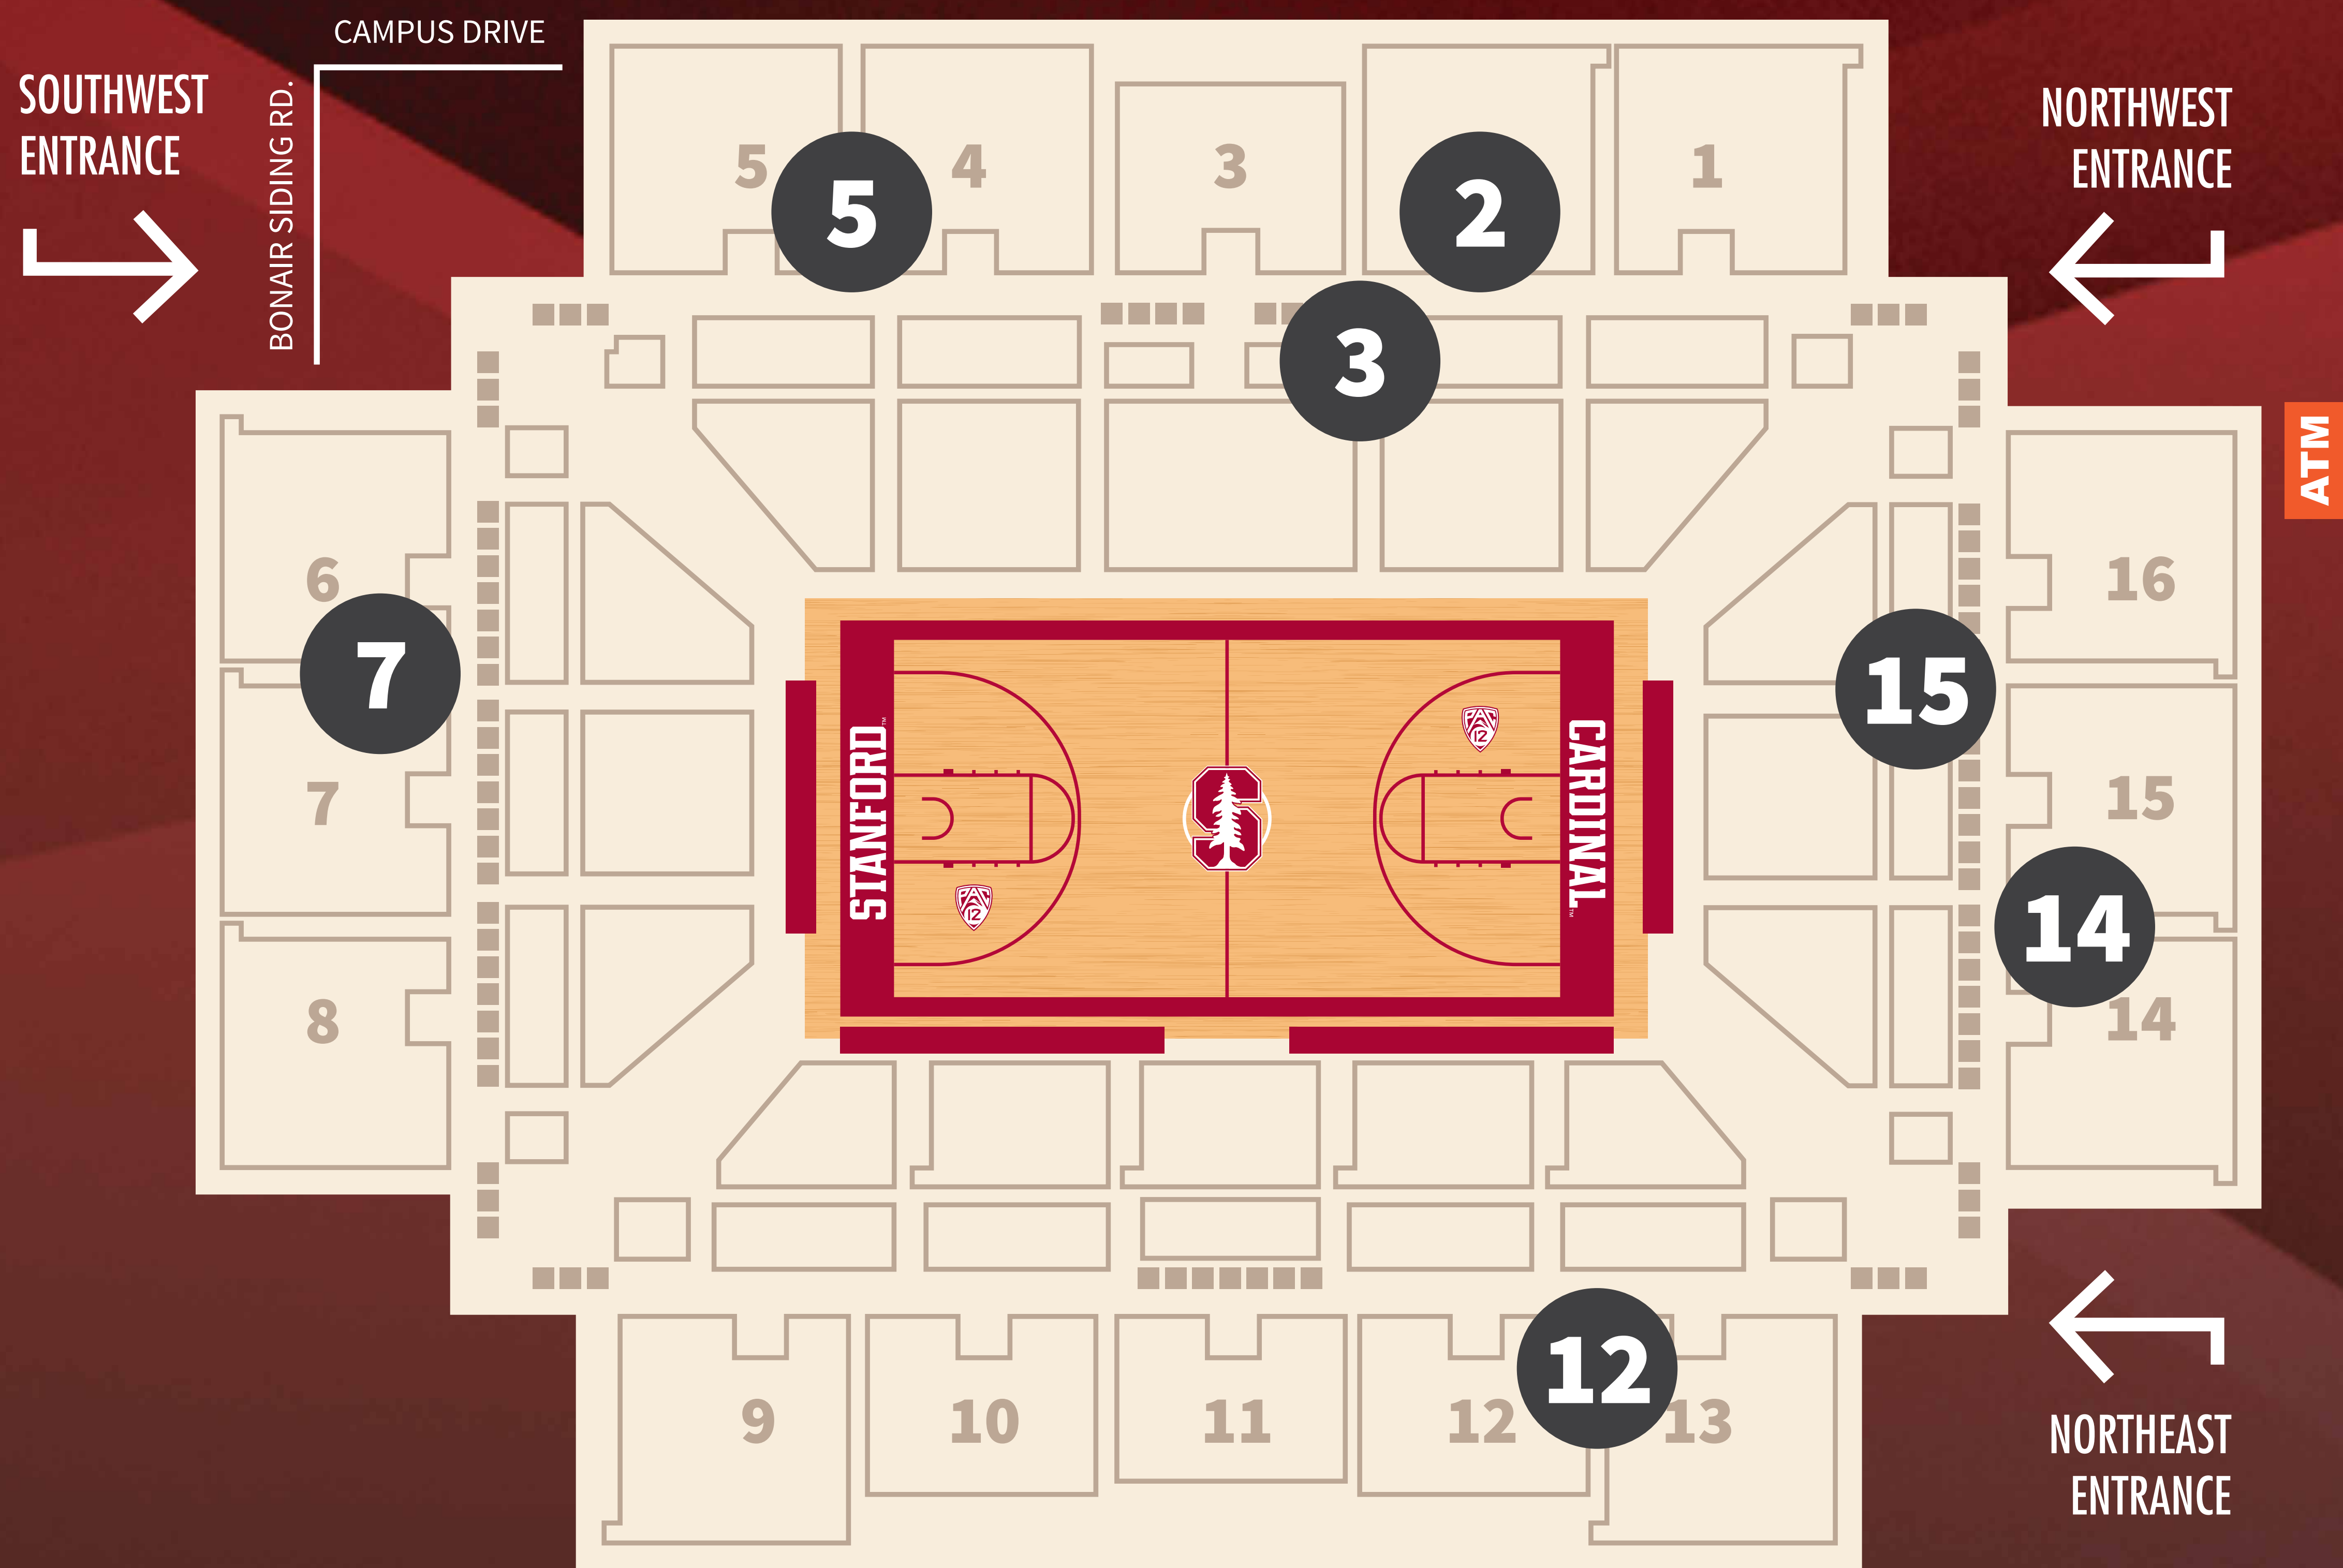

STANFORD CONCESSIONS

MAPLES PAVILION

CONCESSION STANDS

2

CARDINAL FAST BREAK

Ice cream sundaes, bavarian pretzels, fresh popcorn & assorted sweets

3

BETWEEN PLAYS

Grab & Go
Snacks, beverages & healthy options

VGN V GF

5

THE DOG HOUSE

Colossal dogs, polish dogs, nachos, fresh popcorn, hot & cold beverages, ice cream novelties

7

CALIFORNIA PIZZA KITCHEN

Specialty pizza & salads

12

FULL COURT

Colossal dog, pretzels & game day specials

14

MAPLES GRILLE

Chicken tenders, waffle fries, burgers, Colossal dog & game day specials

15

MAPLES CLASSIC

Fresh squeezed lemonade, cotton candy, snow cones, popcorn & kettle corn

All stand operating schedules and menus are subject to change based on game day and time.

Stands accept credit card and electronic payments.